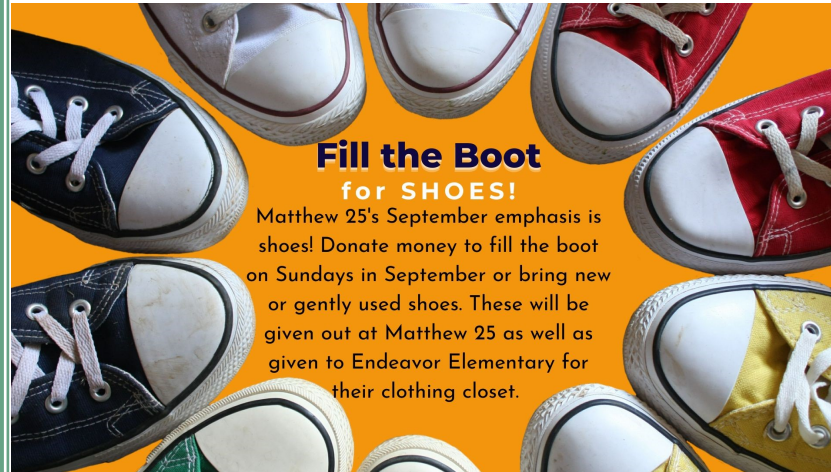

Matthew 25 Ministry—September Focus

Fill the Boot for SHOES!

Matthew 25's September emphasis is shoes! Donate money to fill the boot on Sundays in September or bring new or gently used shoes. These will be given out at Matthew 25 as well as given to Endeavor Elementary for their clothing closet.